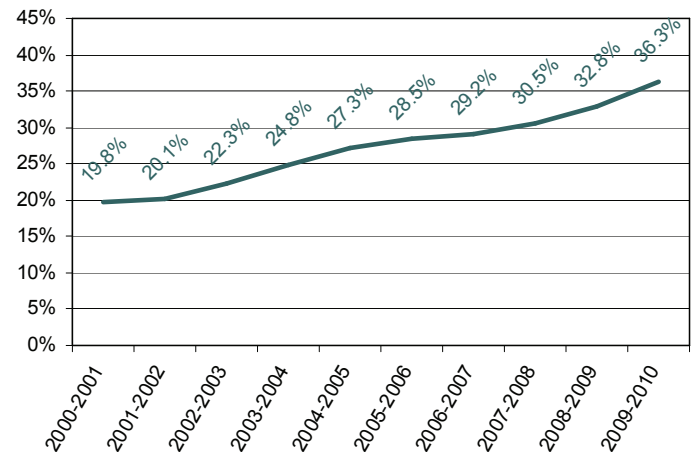

Fact Sheet

ON LOW INCOME RESIDENTS OF BLOOMINGTON

Households are earning less money: median household income (in 2008 dollars) has decreased 13% since 2000 and 21% since 1980.

More families are living in poverty: the percentage of families living in poverty has increased 27% since 2000 and 32% since 1980 while the percentage of families with children living in poverty has increased 54% since 2000 and 90% since 1980.

More people are living in poverty: the percentage of the population living in poverty has increased 25% since 2000 and 66% since 1980 while the percentage of children living in poverty has increased 42% since 2000 and 88% since 1980.

And more children are qualifying for free or reduced lunch: the percentage of K-12 children eligible for free or reduced lunch has increased 83% since the 2000-2001 school year.

Prepared by the
 Hennepin South Services Collaborative
www.hsscmn.org
 ~ December 2010 ~
 Data Sources: U.S. Census Bureau,
 Minnesota Department of Education,
 and Hennepin County Sheriff's Office