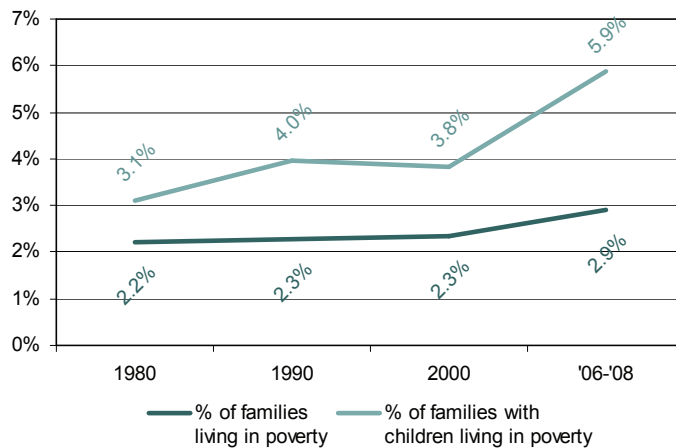

Fact Sheet

ON LOW INCOME RESIDENTS OF BLOOMINGTON

Households are earning less money: median household income (in 2008 dollars) has decreased 13% since 2000 and 21% since 1980.

More families are living in poverty: the percentage of families living in poverty has increased 27% since 2000 and 32% since 1980 while the percentage of families with children living in poverty has increased 54% since 2000 and 90% since 1980.

More people are living in poverty: the percentage of the population living in poverty has increased 25% since 2000 and 66% since 1980 while the percentage of children living in poverty has increased 42% since 2000 and 88% since 1980.

And more children are qualifying for free or reduced lunch: the percentage of K-12 children eligible for free or reduced lunch has increased 83% since the 2000-2001 school year.

Prepared by the
 Hennepin South Services Collaborative
www.hsscmn.org
 ~ December 2010 ~
 Data Sources: U.S. Census Bureau,
 Minnesota Department of Education,
 and Hennepin County Sheriff's Office