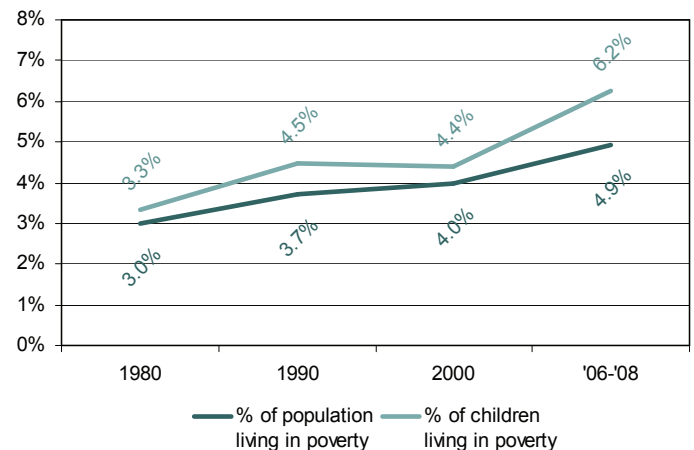

Fact Sheet

ON LOW INCOME RESIDENTS OF BLOOMINGTON

Households are earning less money: median household income (in 2008 dollars) has decreased 13% since 2000 and 21% since 1980.

More families are living in poverty: the percentage of families living in poverty has increased 27% since 2000 and 32% since 1980 while the percentage of families with children living in poverty has increased 54% since 2000 and 90% since 1980.

More people are living in poverty: the percentage of the population living in poverty has increased 25% since 2000 and 66% since 1980 while the percentage of children living in poverty has increased 42% since 2000 and 88% since 1980.

And more children are qualifying for free or reduced lunch: the percentage of K-12 children eligible for free or reduced lunch has increased 83% since the 2000-2001 school year.

Prepared by the
 Hennepin South Services Collaborative
www.hsscmn.org
 ~ December 2010 ~
 Data Sources: U.S. Census Bureau,
 Minnesota Department of Education,
 and Hennepin County Sheriff's Office