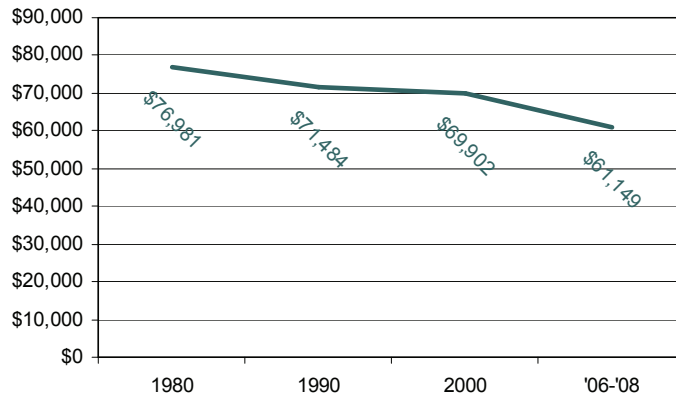

Fact Sheet

ON LOW INCOME RESIDENTS OF BLOOMINGTON

Households are earning less money: median household income (in 2008 dollars) has decreased 13% since 2000 and 21% since 1980.

More families are living in poverty: the percentage of families living in poverty has increased 27% since 2000 and 32% since 1980 while the percentage of families with children living in poverty has increased 54% since 2000 and 90% since 1980.

More people are living in poverty: the percentage of the population living in poverty has increased 25% since 2000 and 66% since 1980 while the percentage of children living in poverty has increased 42% since 2000 and 88% since 1980.

And more children are qualifying for free or reduced lunch: the percentage of K-12 children eligible for free or reduced lunch has increased 83% since the 2000-2001 school year.

Prepared by the
 Hennepin South Services Collaborative
www.hsscmn.org
 ~ December 2010 ~
 Data Sources: U.S. Census Bureau,
 Minnesota Department of Education,
 and Hennepin County Sheriff's Office