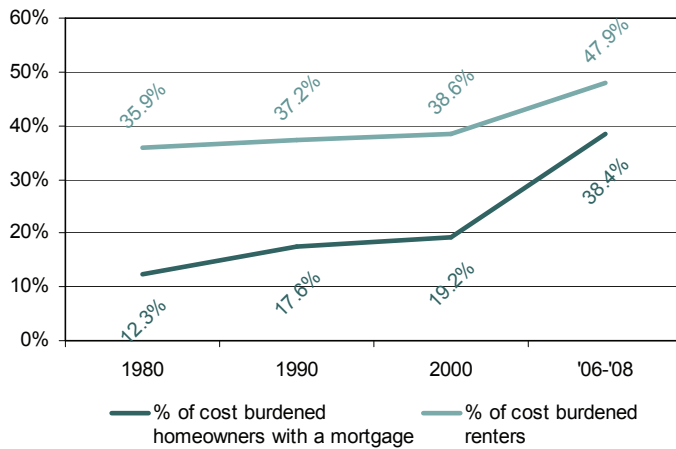

Fact Sheet

ON LOW INCOME RESIDENTS OF BLOOMINGTON

Households are earning less money: median household income (in 2008 dollars) has decreased 13% since 2000 and 21% since 1980.

More families are living in poverty: the percentage of families living in poverty has increased 27% since 2000 and 32% since 1980 while the percentage of families with children living in poverty has increased 54% since 2000 and 90% since 1980.

More people are living in poverty: the percentage of the population living in poverty has increased 25% since 2000 and 66% since 1980 while the percentage of children living in poverty has increased 42% since 2000 and 88% since 1980.

And more children are qualifying for free or reduced lunch: the percentage of K-12 children eligible for free or reduced lunch has increased 83% since the 2000-2001 school year.

Prepared by the
 Hennepin South Services Collaborative
www.hsscmn.org
 ~ December 2010 ~
 Data Sources: U.S. Census Bureau,
 Minnesota Department of Education,
 and Hennepin County Sheriff's Office

Fact Sheet

ON LOW INCOME RESIDENTS OF BLOOMINGTON

More households are cost burdened* by housing costs: the percentage of homeowners with a mortgage who are cost burdened has increased 100% since 2000 and 213% since 1980 while the percentage of renters who are cost burdened has increased 24% since 2000 and 33% since 1980.